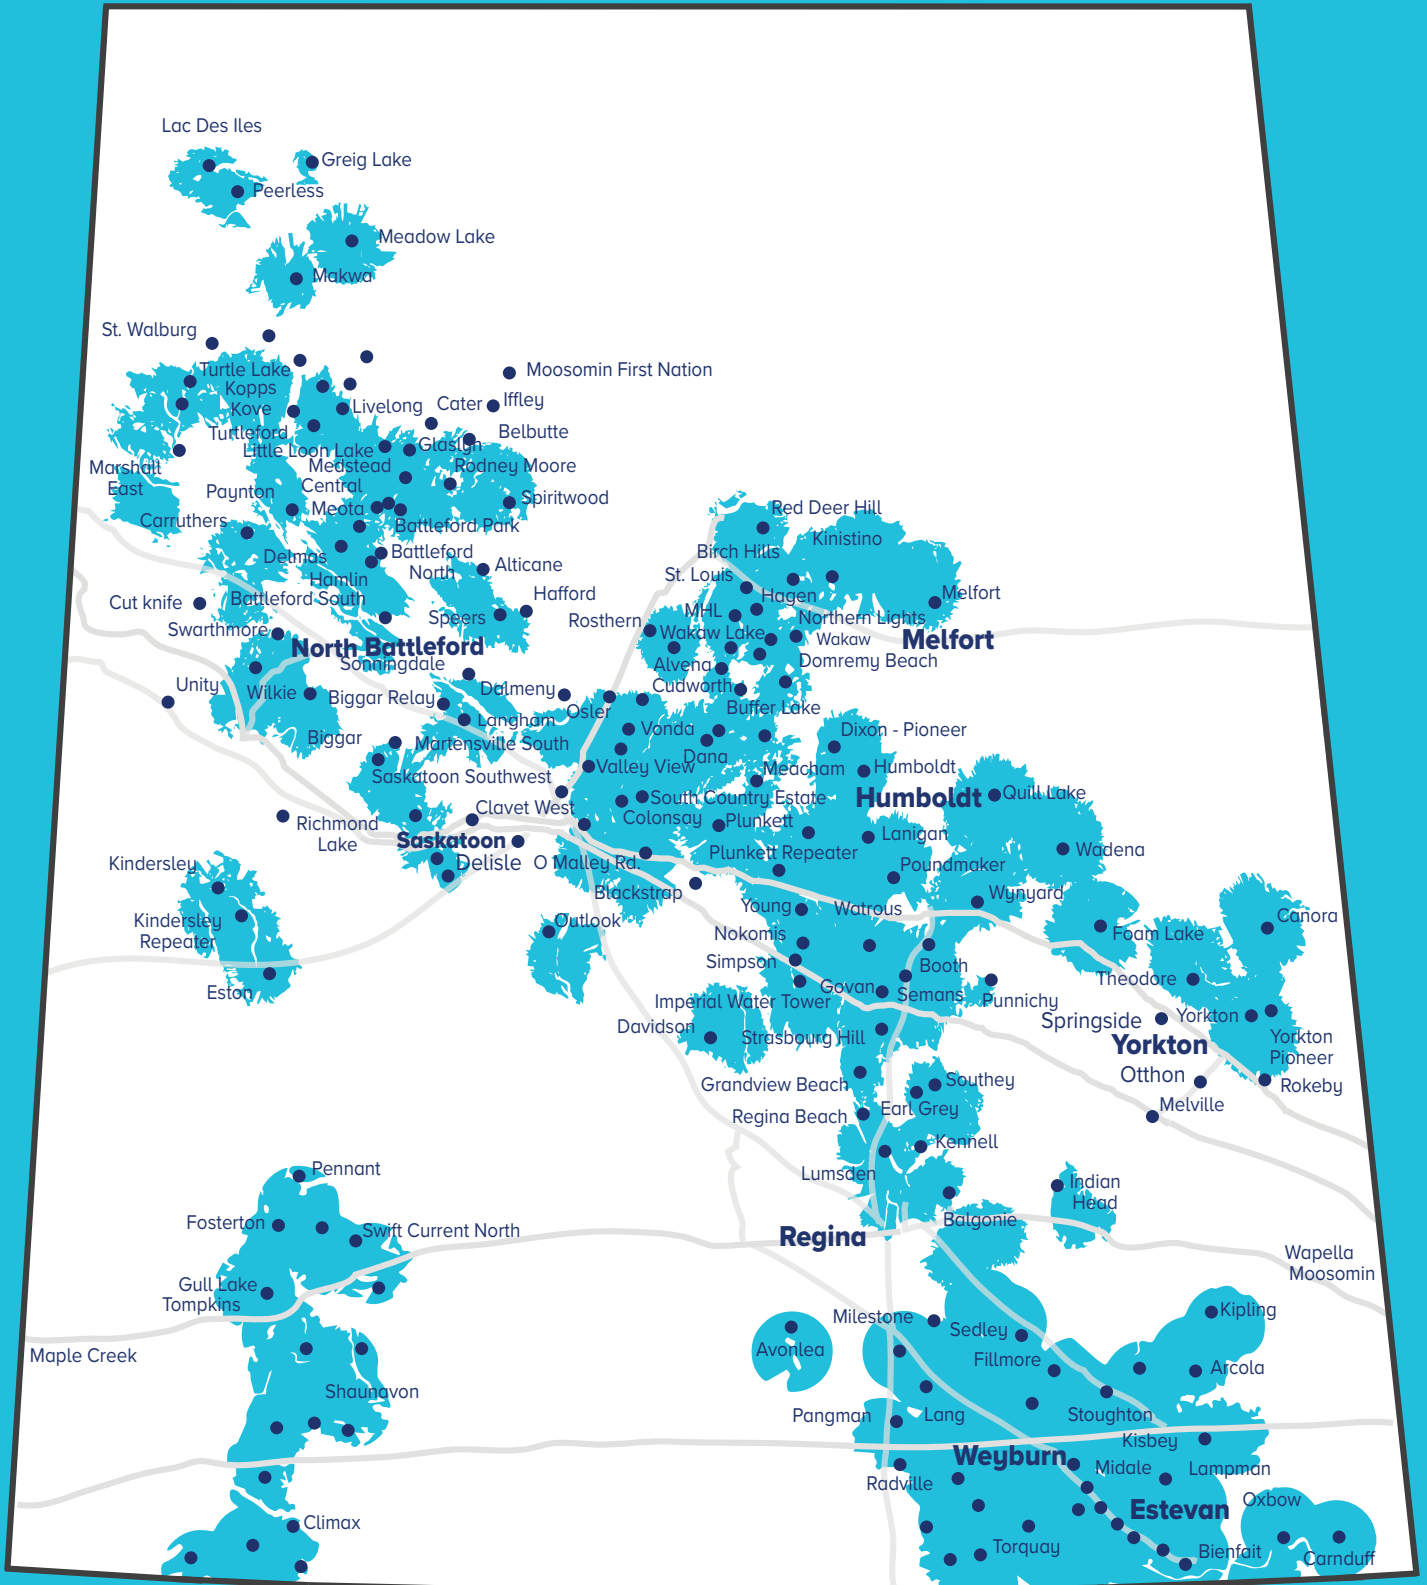

Rural Internet coverage.

Upgraded communities.

Alta Vista	Glen Harbour	Nelson Beach
Baldwinton	Glenbrea	Neptune
Balone Beach	Golden Ridge	Newby
Bapaume	Goodsoil	Northern Light
Bazentin	Goodwater	Osage
Belbutte	Grandview Beach	Park Bluff
Benson	Greenstreet	Parkland Beach
Bethune	Helena Lake	Peerless
Bienfait	Hewitt Landing	Pelican Point
Birch Lake	Hillmond	Poundmaker
Bournemouth	Hitchcock	Powm Beach
Bryant	Horseshoe	Rabbit Lake
Buena Vista	Horseshoe Bay	Regina Beach
Buzzard	Huntoon	Rex
Carruthers	Indian Point-Golden Sands	Reynaud
Cater	Jackfish Lake	Robinhood
Cavalier	Kannata Valley	Roche Percee
Cedoux	Kedleston Beach	Saint Benedict
Coalfields	Kopps Kove	Saint Isidore-de-Bellevue
Colgate	Lac Des Isles	Saskatchewan Beach
Craven	Lashburn	Silton
Crystal Bay-Sunset	Leofnard	Sokal
Crystal Spring	Lepine	Sonningdale
Cudsaskwa Beach	Lilydale	Sorenson's Beach
Cuffley	Little Buffalo	Speedwell
Cullen	Little Pine	Spinney Hill
Disley	Livelong	Spruce Bay
Domremy	Lizard Lake	St-Julien
Domremy Beach	Lone Rock	Struan
East Anglia	Longhope	Sunset View Beach
Ens	Lumsden	Tangleflags
Estevan	Lumsden Beach	Tarnopol
Evergreen Acres	Marieton	Tatsfield
Evergreen Brightsand	Marlin	Thunderchild
Elmhurst	Marshall	Tribune
Faitholme	Maxim	Turtle Lake South Bay
Flat Valley	Meadowlake Provincial Park	Tway
Foeda	Medstead	Wilbert
Fort Pitt	Midnight Lake	Tyvan
Francis	Minnehaha	Valeport
Frenchman Butte	Misikitew Island	Vawn
Furness	Mohr's Beach	Viewfield
Gibb's	Molewood	Woodley
Glaslyn	Moose Range	Wakaw
Glenbush	Mowery Beach	Wakaw Lake